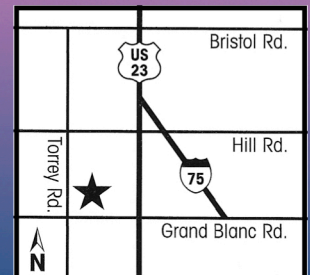

7235 Torrey Rd.
Swartz Creek, MI 48473-8882
810.655.3336
www.newlifelutheran.net